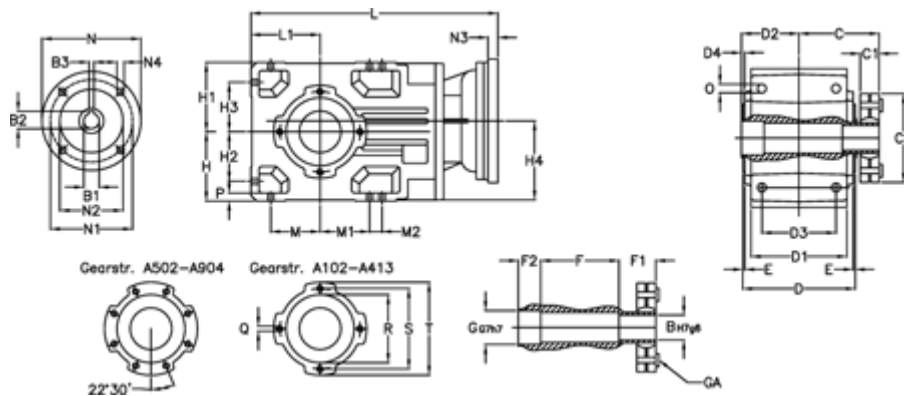

Article number: 29600100965220
 Description: Bevel helical gearbox
 A102US-9,6-P63B5

Measures

| | | | | |
|-----------|--------------------------------|--------------|-----------|------------|
| B = 30 | D1 = 95 | F2 = 36 | L = 282.5 | N3 = - |
| B1 = 11 | D2 = 60 | G = 32 | L1 = 70 | N4 = M8x19 |
| B2 = 12.8 | D3 = 75 | GA = 14,5 NM | M = 50.0 | O = 9.5 |
| B3 = 4 | d4 = 4.5 | H = 70 | M1 = 50.0 | P = 9 |
| C = 89.5 | Description = A102US-xx-P63 B5 | H1 = 70 | M2 = - | Q = M8x12 |
| C1 = 23 | E = 3.0 | H2 = 50.0 | N = 140 | R = 80 |
| C2 = 72.0 | F = 77.5 | H3 = 50.0 | N1 = 115 | S = 100 |
| D = 117 | F1 = 36.0 | H4 = 83.0 | N2 = 95 | T = 120 |